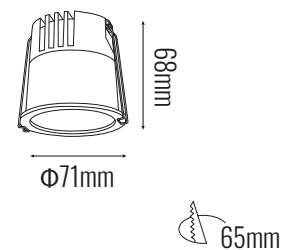

TECHNICAL DATA

**TYPE**

Professional LED for Interior Lighting.

**OPENING/BEAM**

High efficiency Ra>90 LED .

**MATERIAL**

Die-cast aluminum

PRO	CRI ≥ 90	
IP20		36°
220-240V 50/60Hz		30,000h L70

Model:	Sound
Format:	Round
Location:	Interior
Wattage:	10W
Materials:	Aluminum
Led Color:	3000K / 4000K / 6500K
Product Dimension:	D71*68, cut out: D65mm
IP Code:	20
Fixation:	Recessed
CRI :	90
Lumen Output:	613LM
Frequency:	50/60 Hz
Beam Angle:	36°

DIMENSION DRAW

**INDOOR**